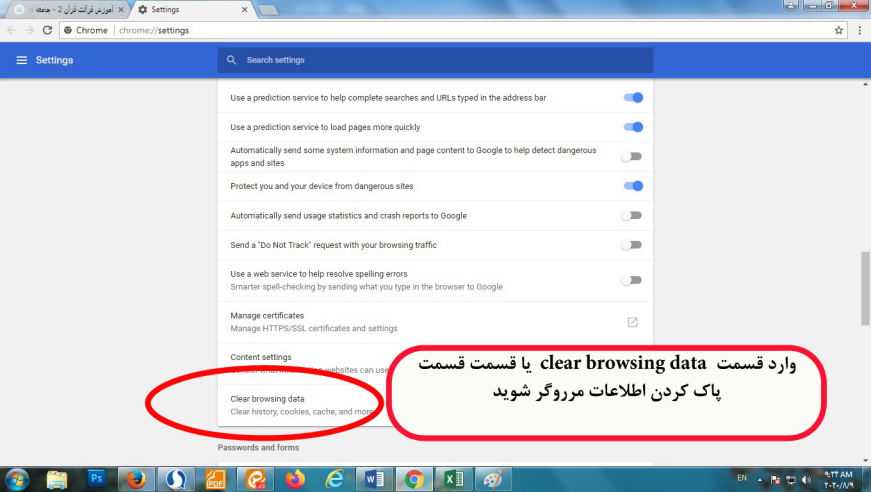

Search settings

Use a prediction service to help complete searches and URLs typed in the address bar ☒

Use a prediction service to load pages more quickly ☒

Automatically send some system information and page content to Google to help detect dangerous apps and sites ☐

Protect you and your device from dangerous sites ☒

Automatically send usage statistics and crash reports to Google ☐

Send a "Do Not Track" request with your browsing traffic ☐

Use a web service to help resolve spelling errors
Smarter spell-checking by sending what you type in the browser to Google ☐

Manage certificates
Manage HTTPS/SSL certificates and settings

Content settings
Control what information websites can use

Clear browsing data
Clear history, cookies, cache, and more

وارد قسمت clear browsing data یا قسمت قسمت پاک کردن اطلاعات مرورگر شوید

Passwords and forms