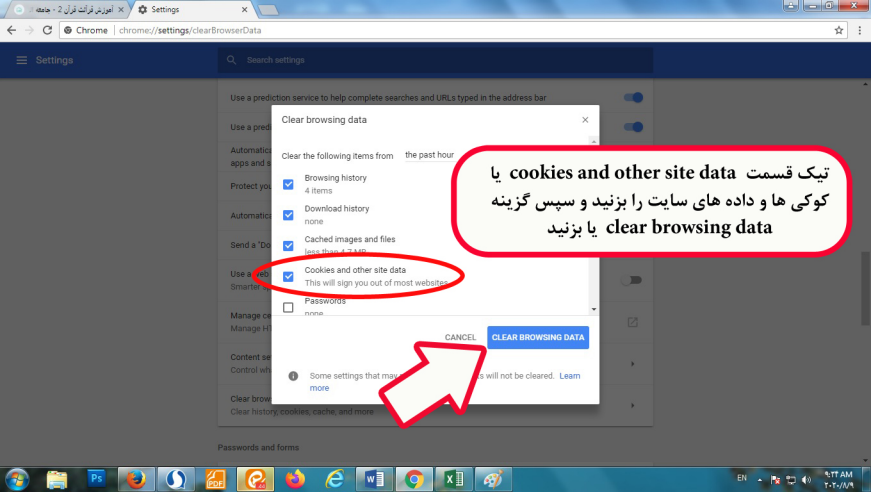

Clear browsing data

Clear the following items from the past hour

- ☒ **Browsing history**
  4 items
- ☒ **Download history**
  none
- ☒ **Cached images and files**
  less than 1.7 MB
- ☒ **Cookies and other site data**
  This will sign you out of most websites
- ☐ **Passwords**
  none

CANCEL

CLEAR BROWSING DATA

i Some settings that may be affected will not be cleared. [Learn more](#)

تیک قسمت **cookies and other site data** یا کوکی ها و داده های سایت را بزنید و سپس گزینه **clear browsing data** یا بزنید